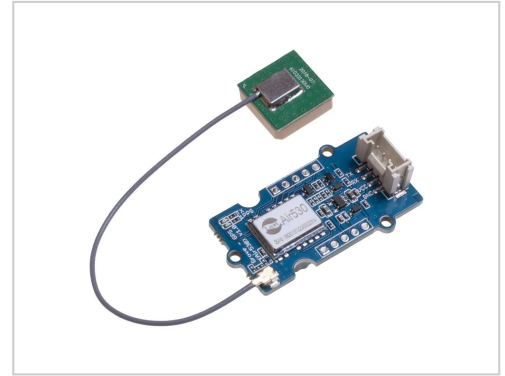

seeed Grove - GPS Modul (Air530)

Grove-GPS (Air530) is a high-performance, highly integrated multi-mode satellite positioning and navigation module, s... Tutto per i vostri progetti di bricolage.

Artikelnummer SE-109020022

Gewicht 0.016kg

Produktbeschreibung

Grove-GPS (Air530) is a high-performance, highly integrated multi-mode satellite positioning and navigation module, supporting plenty of location systems, such as GPS/Beidou/Galileo and etc.

Weitere Informationen sowie Datenblätter, Anleitungen, Downloads finden Sie unter:

<http://www.seeedstudio.com/Grove-GPS-Air530-p-4584.html>

Lieferumfang:

- Modul
- Grove Anschlusskabel

Produkteigenschaften